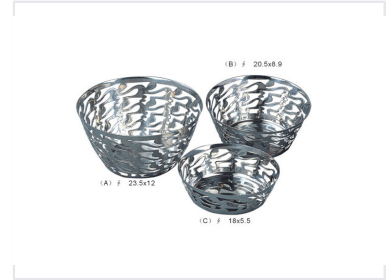

Decorative Metal Bowl Set with Cutout Design

This set includes three decorative metal bowls with a cutout design. The bowls vary in size and are suitable for decorative purposes or as serving dishes.

Product Overview

Elegant Cutout Metal Bowl Set

This set of three decorative metal bowls features an intricate and modern cutout design that adds a sophisticated touch to any interior space. Crafted from high-quality, reflective metal, these versatile pieces serve as both eye-catching decorative accents and functional serving vessels. The collection includes three distinct sizes, allowing for creative arrangements and tiered displays in professional or residential environments.

Key Features

Cutout Design, Reflective Finish, Multi-size Set, Modern Aesthetic

Dimensions

Bowl Sizes

Bowl Identifier	Diameter (cm)	Height (cm)
Bowl A	23.5	12
Bowl B	20.5	8.9
Bowl C	18	5.5

Technical Specifications

Recommended Use

- Decorative display
- Serving dishes
- Interior styling

Material Composition

Reflective metal alloy