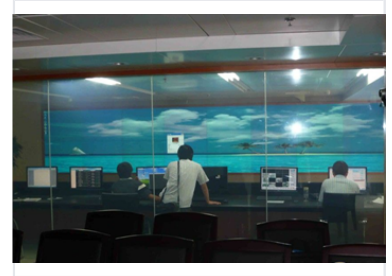

Decorative Electronic Glass Curtain

This electronic glass curtain is designed to enhance interior spaces with vibrant imagery. It offers a modern aesthetic by displaying high-resolution scenes.

Product Overview

Decorative Electronic Glass Curtain

The Decorative Electronic Glass Curtain is a sophisticated interior design solution that seamlessly integrates high-resolution visual displays with functional glass partitions. Designed for modern office environments, it transforms standard workspaces by projecting vibrant, high-quality imagery directly onto the glass surface. This innovative product enhances aesthetic appeal while maintaining a professional and relaxing atmosphere for occupants.

Key Features

Visual Capabilities

High-Resolution Display, Vibrant Imagery, Interior Aesthetic Enhancement

Application

Best For

- Modern Office Workspaces
- Interior Partitions
- Ambiance Creation