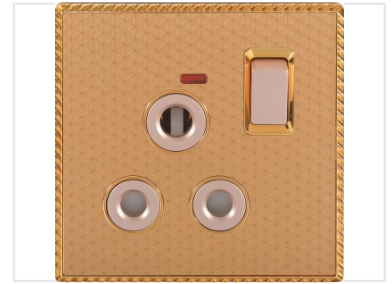

Decorative Electrical Outlet and Toggle Switch Combination

This decorative combination unit features an electrical outlet and toggle switch. The outlet is a universal round pin socket, and the switch has a contrasting pale toggle.

Product Overview

Elegant Functional Design

This decorative electrical outlet and toggle switch combination blends sophisticated aesthetics with essential power functionality. Featuring a distinct gold-colored faceplate with an ornate, textured border, it is designed to enhance the visual appeal of residential or commercial interiors. The unit integrates a universal round pin socket and a reliable toggle switch, offering a complete control and power solution in one refined package.

Technical Specifications

Rated Current	15 A
Indicator Lamp	Yes

Design and Finish

Key Design Features

- Ornate rope-like border
- Pale toggle contrast
- Universal round pin socket

Finish Style	Decorative, Gold-colored, Textured
--------------	------------------------------------