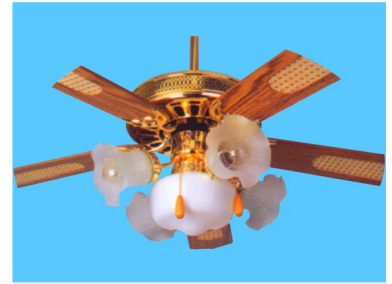

Decorative Ceiling Fan with Light

This ceiling fan provides both cooling and illumination for indoor spaces. It features five wooden blades with decorative patterned inserts and a multi-light fixture with frosted glass shades.

Product Overview

Elegant Decorative Ceiling Fan

This decorative ceiling fan combines functional cooling with sophisticated aesthetic appeal, making it an ideal choice for residential interiors. Featuring five distinct wooden blades with patterned tips and a luxurious gold-colored motor housing, it serves as both a cooling appliance and a statement piece. The integrated multi-light fixture, complete with frosted glass shades resembling flowers, provides both ambient lighting and comfort.

Design & Construction

Number of Blades	5
Blade Material	Wood
Motor Housing Finish	Gold

Lighting Features

Light Shade Design	Frosted glass flower-shaped shades
--------------------	------------------------------------

Control & Operation

Control Functions

- Fan Speed Control
- Light On/Off

Control Mechanism	Pull Chain
-------------------	------------

Application

Recommended Environment

Residential