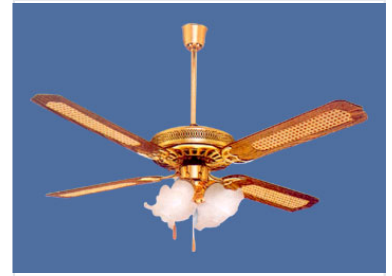

# Decorative Ceiling Fan with Integrated Lighting

This decorative ceiling fan provides ventilation and illumination. It features wooden-style blades, a golden motor housing, and frosted glass lampshades.

### Elegant Comfort and Illumination

This decorative ceiling fan seamlessly blends functional ventilation with sophisticated ambient lighting. Featuring a striking golden motor housing and wood-style blades with unique edge patterning, it serves as a stylish centerpiece for any indoor space. The integrated three-lamp design provides soft, diffused illumination, making it an ideal dual-purpose fixture for living areas and bedrooms.

## Design & Aesthetics

Finish	Golden finish on motor housing and blade brackets
Blade Style	Wood-style with patterned edges
Number of Blades	4