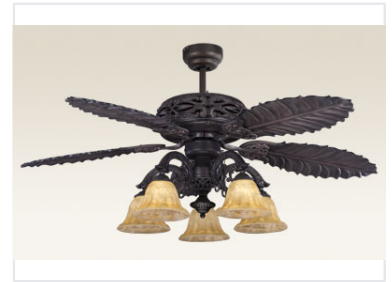

Decorative Ceiling Fan with Integrated Lighting

This decorative ceiling fan features five leaf-shaped blades and an ornate central housing. It includes an integrated lighting fixture with five bell-shaped lampshades for ambient illumination.

Product Overview

Elegant Climate Control

This decorative ceiling fan combines aesthetic appeal with functional climate control, featuring five leaf-shaped blades and an ornate central housing. Designed to enhance room ambiance, it includes an integrated lighting fixture with five bell-shaped lampshades. Beyond its visual impact, the fan improves air circulation, helping to reduce reliance on air conditioning and lower energy consumption.

Design & Features

Key Design Elements	Decorative Design, Leaf-shaped Blades, Integrated Lighting, Ornate Housing, 5-Light Fixture
Number of Blades	5
Number of Lampshades	5