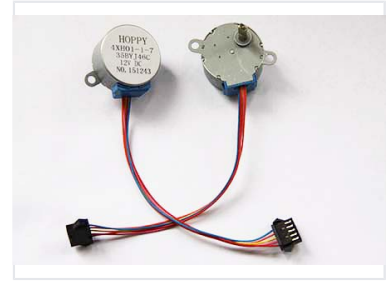

DC 12V Stepper Motor for Air Conditioner Swing

This DC 12V stepper motor is designed for air conditioner swing mechanisms. The 35 series motor provides precise control and movement for accurate angular positioning.

ADDITIONAL IMAGES