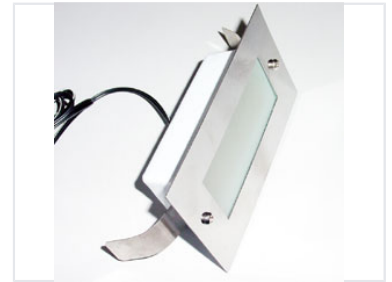

# Data Transfer Cable

This cable enables data transfer between electronic devices. It ensures efficient connectivity for various applications.

### Professional Lighting Solution

This LED step light is engineered for both indoor and outdoor safety applications, providing subtle and energy-efficient illumination. It features a durable stainless steel trim paired with a rectangular frosted lens for a sleek, modern aesthetic. Designed for recessed mounting, the unit arrives with a white housing and an integrated black power cable, ensuring straightforward installation for walls or steps.

## Design & Construction

Trim Material	Stainless Steel
Lens Type	Rectangular Frosted