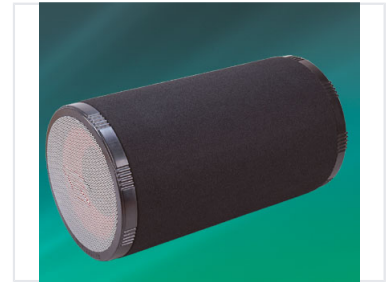

# Cylindrical Portable Speaker

This is a portable speaker with a cylindrical design. It is designed for audio output for use with computers or other electronic devices.

### Compact Cylindrical Speaker Design

This cylindrical portable speaker features a robust black textured body paired with a sleek silver metal mesh end cap. Housed within a durable plastic frame with unique ridged detailing, it is engineered for clear audio output. Its compact design makes it an ideal solution for integration with computers and various portable electronic devices.

### Color Finish

Black Body • Silver Mesh

### Design Features

- Cylindrical housing
- Textured body surface
- Metal mesh protective grille
- Integrated ridged plastic frame