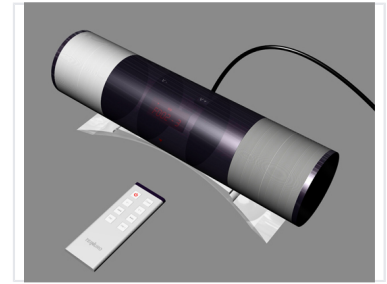

Cylindrical Audio System with Remote Control

This cylindrical audio system is designed for versatile placement and operation. It features a digital display for mode and track information, along with integrated volume controls and a dedicated remote control.

Product Overview

Professional Cylindrical Audio System

The TL-M2003 is a modern cylindrical audio system engineered for versatile placement and high-quality sound projection. It features an integrated digital display for real-time track and mode monitoring, complemented by tactile volume controls directly on the unit. Designed for convenience, the system includes a dedicated remote control, making it an ideal choice for professional environments requiring efficient audio management.

Technical Specifications

Interface Features

- Digital track and mode display
- On-device tactile volume controls
- Dedicated remote control unit

Design Geometry	Cylindrical
Mounting	Transparent elevated stand
Power Connection	Standard Power Cable, Wired