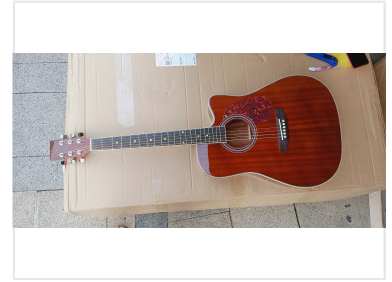

Cutaway Acoustic Guitar

This acoustic guitar features a cutaway design for enhanced upper fret access. It has a spruce top and mahogany back and sides, providing a balanced tonal range.

ADDITIONAL IMAGES

Overview

Professional Acoustic Experience

This 41-inch cutaway acoustic guitar is designed to provide a high-quality playing experience for both beginners and developing musicians. Featuring a hand-crafted wooden construction with a high-gloss finish, it balances durability with aesthetic appeal. The inclusion of essential accessories like a gig bag, spare strings, and a strap makes it a comprehensive starter package for students and hobbyists.

Technical Specifications

Total Length	41 inches
Scale Length	24.8 inches
Number of Frets	18
String Material	Steel

Materials & Construction

Body Material	Base Wood with Linden Laminate
Headstock Material	Nato Wood
Fretboard Material	Maple Wood

Dimensions

Dimensions (L x W x H)

38.0" x 15.0" x 3.0"