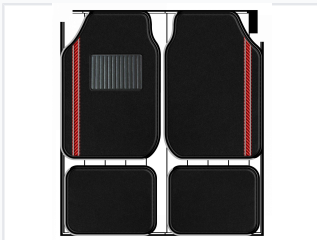

Custom-Fit Car Floor Mat Set

This set includes four custom-fit car floor mats designed for comprehensive vehicle interior protection. These mats are constructed from durable, stain-resistant materials and feature a non-slip backing for secure placement.

ADDITIONAL IMAGES

Product Overview

Premium Interior Protection

This 4-piece deluxe carpet mat set offers comprehensive protection for your vehicle's interior. Designed to fit a wide range of cars, trucks, SUVs, and mini vans, these mats combine durability with a stylish aesthetic. The inclusion of a reinforced vinyl heel pad and anti-skid backing ensures both longevity and safety for daily use.

Technical Specifications

Key Features

- Vinyl heel pad for durability
- Anti-skid nib backing
- Durable web binding
- Stain-resistant material

Set Composition

4 pieces

Compatibility

Cars, Trucks, SUVs, Mini Vans