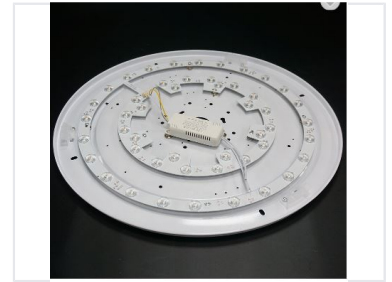

Crystal LED Retractable Blade Ceiling Fan

This decorative ceiling fan features a retractable blade design with a crystal-embedded light fixture. The fan provides both lighting and air circulation for indoor spaces.

ADDITIONAL IMAGES

Product Overview

Crystal LED Retractable Ceiling Fan

This elegant 42-inch retractable ceiling fan combines functional air circulation with sophisticated ambient lighting. Featuring a high-efficiency 30W pure copper DC motor, the fan blades automatically retract when not in use, maintaining a clean and modern aesthetic. The integrated 24W LED light source is accented with crystal pendants, making it an ideal centerpiece for contemporary interior spaces.

Technical Specifications

Motor Power

30 W

Motor Power

Size	42 inch
Motor Type	Pure Copper DC Motor
Blade Material	ABS
Number of Blades	3

Lighting

LED Power	24 W
-----------	------

Features