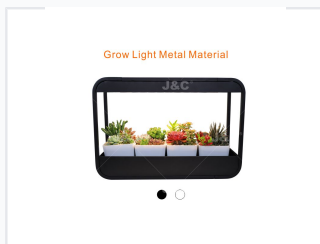

# Countertop LED Grow Light with Metal Frame

This LED grow light features a full spectrum and simple design. Constructed with durable metal, it's ideal as a festival gift or garden light.

## ADDITIONAL IMAGES

### Elegant Indoor Gardening Solution

This countertop LED grow light features a durable metal frame and a minimalist design, making it a perfect addition to kitchens, living rooms, and balconies. Its specialized full-spectrum LED lighting promotes efficient photosynthesis, allowing for year-round cultivation of herbs, succulents, and flowers regardless of seasonal changes. Designed for convenience, the unit is easily assembled and includes an automated timer system to ensure optimal light cycles for your plants.