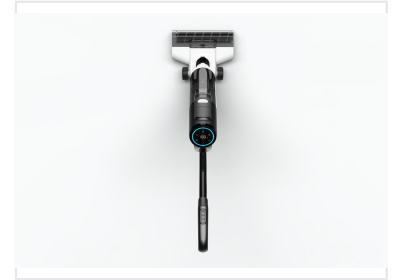

# Cordless Wet Dry Hard Floor Washer

This cordless wet dry floor washer features a 2-in-1 tank design with a large 700ml capacity for both clean and dirty water. It offers a runtime of up to 30 minutes for continuous cleaning.

### All-in-One Cordless Floor Cleaning Solution

This patented cordless wet-dry floor washer combines vacuuming and mopping into a single step, significantly reducing cleaning time. Featuring a dual-tank system to separate clean and dirty water, it ensures a hygienic clean on various hard floor surfaces including tile, laminate, and hardwood. Its self-propelled, lightweight design and swivel steering provide effortless maneuverability for professional and residential environments alike.