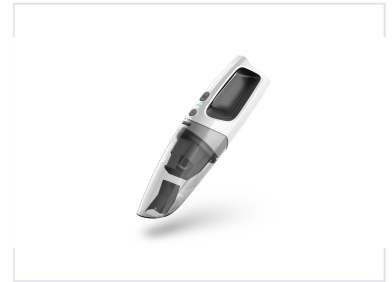

Cordless Wet and Dry Handheld Vacuum

This compact, cordless vacuum is designed for both wet and dry cleaning tasks. It is equipped with multiple attachments and powered by a 7.4V lithium-ion battery.

Overview

Versatile Wet & Dry Cleaning

This cordless handheld vacuum cleaner is engineered for efficient spot cleaning of both wet and dry messes in homes, offices, or vehicles. Powered by a high-capacity 2200mAh lithium-ion battery, it provides 20 minutes of consistent performance on a single charge. Its lightweight, ergonomic design includes specialized nozzles for liquid spills and tight crevices, ensuring maximum utility for professional environments.