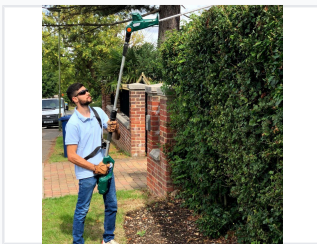

Cordless Telescopic Pole Hedge Trimmer with Li-Ion Battery

This cordless hedge trimmer features a telescopic pole for extended reach. It is powered by a 40V lithium-ion battery for cordless operation.

ADDITIONAL IMAGES

Overview

High-Reach Cordless Trimming Solution

This 40V Lithium-Ion telescopic pole hedge trimmer is designed for professional-grade garden maintenance without the constraints of power cords or ladders. Featuring a lightweight aluminum telescopic handle that extends up to 2.7 meters, it allows operators to safely trim high hedges and complex topiary from the ground. The system is part of an interchangeable 40V battery family, ensuring high performance and long operational runtimes for demanding landscaping tasks.

Cutting Mechanism

The 5-position adjustable head ensures precise cutting at various angles, including hedge tops.

Blade Specifications

- Dual 2-sided double-action reciprocating blades
- Razor sharp tempered blades for durability
- 20mm blade teeth gauge (cutting capacity)
- 51cm (20 inch) total blade length