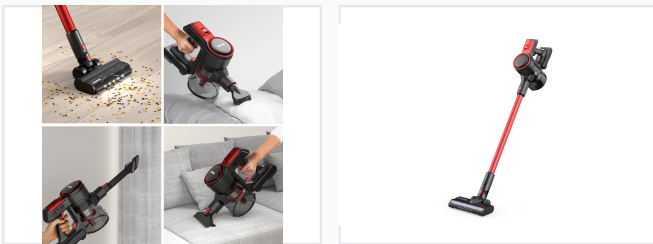

Cordless Stick Vacuum Cleaner with LED Display

This cordless stick vacuum cleaner features a motorized brush head with LED lights for illuminating dark areas. Its lightweight design and cordless operation allow for easy maneuverability and convenient cleaning throughout the home.

ADDITIONAL IMAGES

Product Overview

Versatile Cleaning Performance

This cordless stick vacuum offers a powerful and lightweight solution for modern cleaning needs. Featuring a 4-stage HEPA filtration system and dual power modes, it efficiently captures dust, pet hair, and allergens across various surfaces. Its ergonomic design, combined with flexible maneuverability and convenient LED lighting, ensures a thorough cleaning experience with minimal effort.

Performance & Battery

Performance Metrics

50 AW

Suction Power

57 Wh

Battery Capacity

4 hours

Charging Time

Power Modes

Mode	Suction	Runtime
Standard	15 KPa	45 mins
Highest	25 KPa	20 mins

Design & Handling

Physical Specifications

- Weight: 3.2 lbs
- 150° swivel sideways maneuverability
- 90° up and down brush head tilt
- Integrated LED headlights
- LED touch display