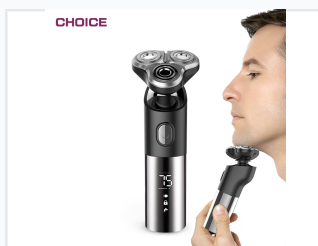

Cordless Rotary Electric Shaver with Digital Display

This cordless electric shaver features a safety lock that is activated by pressing the power button for three seconds. It is equipped with a lithium battery, power display, and supports fast charging.

ADDITIONAL IMAGES

Overview

Professional Cordless Rotary Shaver

This cordless rotary electric shaver features a high-performance three-head cutting system designed for a close and comfortable shave. Equipped with an intuitive LCD digital display, it provides real-time monitoring of battery life and maintenance status. With its IPX5 waterproof rating and ergonomic handle, it is an ideal solution for both wet and dry grooming needs.

Battery Type	14500
--------------	-------

Design & Build

Waterproof Grade	IPX5
Cutter Head Material	Stainless Steel
Motor Model	ff-260pc-2589v

Package Contents

Standard Accessories

- USB Charging Cable
- Cleaning Brush
- Protective Cover
- User Manual