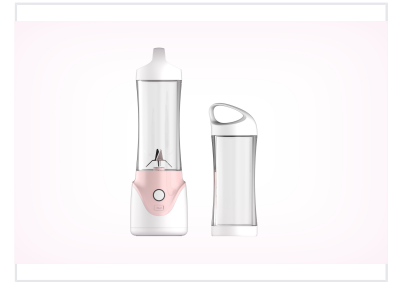

Cordless Personal Blender

This portable blender is designed for on-the-go use, allowing you to blend smoothies, shakes, and juices wherever you are. It features a compact design with a rechargeable battery, making it ideal for travel, gym, or office use.

ADDITIONAL IMAGES

Product Overview

Portable Blending Solution

This cordless personal blender is engineered for maximum versatility, allowing for seamless blending of smoothies, protein shakes, juices, and baby food anywhere from the gym to the office. Featuring a durable Tritan jar and high-efficiency stainless steel blades, it offers a robust performance in a compact, travel-friendly form factor. The user-friendly one-touch operation and leak-proof design ensure a hassle-free experience for health-conscious professionals on the move.

Technical Specifications

Power Source	Rechargeable Battery
Blade Material	Stainless Steel
Jar Material	Tritan

Key Features

Convenience Features

- Cordless operation
- One-touch button control
- Leak-proof lid
- Easy-to-clean components
- Lightweight design