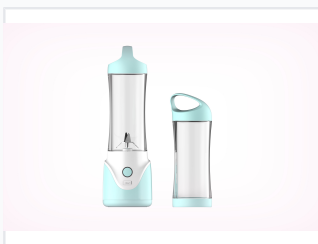

Cordless Personal Blender

This portable blender is designed for on-the-go use, allowing you to blend smoothies, shakes, and juices wherever you are. It features a compact design with a rechargeable battery, making it ideal for travel, gym, or office use.

ADDITIONAL IMAGES

Product Overview

Portable Blending Solution

This cordless personal blender is engineered for maximum versatility, allowing for seamless blending of smoothies, protein shakes, juices, and baby food anywhere from the gym to the office. Featuring a durable Tritan jar and high-efficiency stainless steel blades, it offers a robust performance in a compact, travel-friendly form factor. The user-friendly one-touch operation and leak-proof design ensure a hassle-free experience for health-conscious professionals on the move.

Technical Specifications

Power Source	Rechargeable Battery
Blade Material	Stainless Steel
Jar Material	Tritan

Key Features

Convenience Features

- Cordless operation
- One-touch button control
- Leak-proof lid
- Easy-to-clean components
- Lightweight design