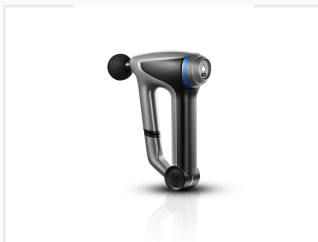

Cordless Percussion Massage Gun

This cordless percussion massage gun is engineered for deep tissue muscle relief and recovery. It features adjustable speed settings, an ergonomic handle, and interchangeable attachments for targeted massage.

ADDITIONAL IMAGES

Product Overview

Professional Percussive Therapy

This cordless percussion massage device is engineered for deep tissue muscle relief and effective recovery. It features a high-torque motor combined with adjustable speed settings, allowing for customized treatment intensity. Designed with an ergonomic handle and interchangeable attachments, it provides targeted massage therapy for various muscle groups in a portable, rechargeable format.

Key Features

Core Functionality

- High-torque motor for deep tissue penetration
- Adjustable speed settings for customized intensity
- Ergonomic handle design for comfortable grip
- Interchangeable attachments for targeted treatment
- Cordless operation with rechargeable battery