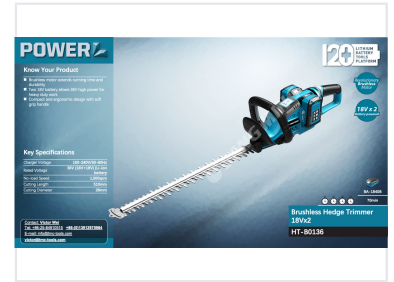

# Cordless Hedge Trimmer with Brushless Motor

This cordless hedge trimmer is powered by two 18V lithium batteries, delivering 36V of power. It features a brushless motor for efficient cutting and extended runtime.