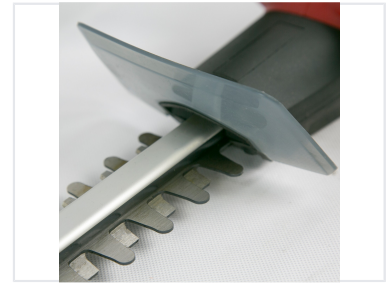

# Cordless Hedge Trimmer with 510mm Blade

This cordless hedge trimmer is a powerful and reliable tool designed for trimming hedges, shrubs, and bushes. The laser-cut, precision-milled steel blades ensure outstanding cutting results.

## ADDITIONAL IMAGES

### Professional Cordless Hedge Trimmer

This 18V cordless hedge trimmer is engineered for efficient and precise maintenance of residential gardens and shrubs. Featuring a 510mm blade and a telescopic tube, it offers the flexibility needed for various landscaping tasks. The ergonomic design, combined with integrated safety features like a hand guard and two-hand safety switch, ensures comfortable and secure operation during extended use.