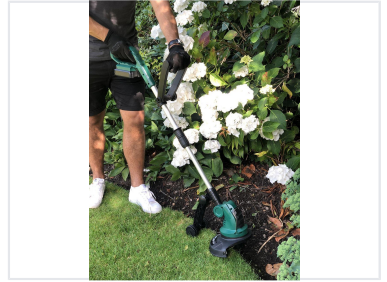

# Cordless Garden Grass Trimmer with Li-Ion Battery

This cordless grass trimmer is powered by a DC20V Li-Ion battery. It features an adjustable cutting width and a pivoting head for easy grass and weed trimming.

### Versatile 20V Cordless Trimming Solution

This lightweight cordless grass trimmer is part of a universal 20V Li-Ion battery family, allowing one battery to power over nine different garden tools. It features a telescopic aluminum handle and a 4-position pivoting head to handle both standard trimming and precise edge work with ease. Designed for professional-grade garden maintenance, it combines ergonomic handling with high-speed performance for efficient weed and grass control.