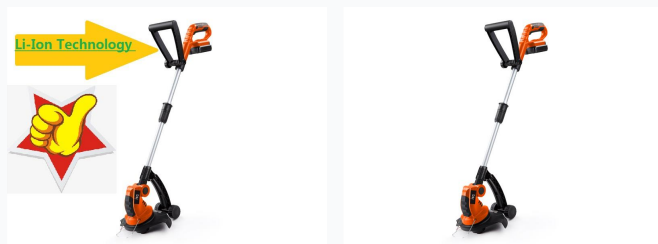

# Cordless Garden Grass Trimmer with Li-Ion Battery

This cordless grass trimmer is powered by a DC20V Li-Ion battery. It features an adjustable cutting width and a pivoting head for easy grass and weed trimming.

## ADDITIONAL IMAGES

### Versatile 20V Cordless Trimming Solution

This lightweight cordless grass trimmer is part of a universal 20V Li-Ion battery family, allowing one battery to power over nine different garden tools. It features a telescopic aluminum handle and a 4-position pivoting head to handle both standard trimming and precise edge work with ease. Designed for professional-grade garden maintenance, it combines ergonomic handling with high-speed performance for efficient weed and grass control.

## Performance

High-performance motor head designed for efficient grass and weed cutting.