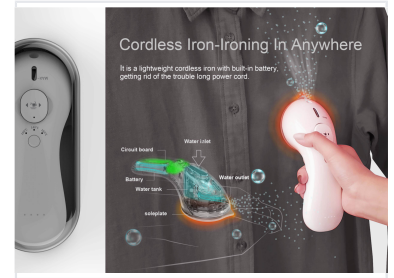

# Cordless Electric Iron

This cordless electric iron provides freedom of movement during garment care. It features adjustable temperature settings and a non-stick soleplate for smooth ironing.

## ADDITIONAL IMAGES