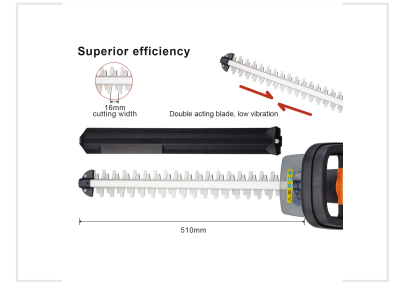

Cordless Electric Hedge Trimmer

This cordless hedge trimmer is designed for trimming hedges and shrubs. It features a double-acting blade and ergonomic handle for comfortable use.

ADDITIONAL IMAGES

Product Overview

Professional Cordless Performance

This cordless hedge trimmer is designed for efficient maintenance of hedges and shrubs, offering the freedom of battery-powered operation. Featuring a double-acting blade system, it ensures low vibration and superior cutting performance for professional results. Its ergonomic design includes a D-handle auxiliary grip for enhanced control and comfort during extended use.

Technical Specifications

Voltage	20 V
Battery Chemistry	Lithium-ion
No-load Speed	1400 r/min

Cutting Performance

Blade Length	510 mm
Effective Cutting Length	457 mm
Max Cutting Width	14 mm

Features

Key Features	Double-acting blade, Cordless operation, D-handle auxiliary grip, Low vibration
--------------	---