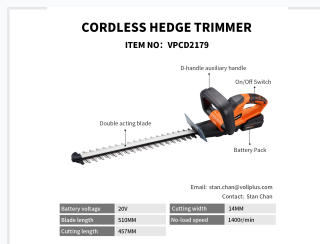

Cordless Electric Hedge Trimmer

This cordless hedge trimmer is designed for trimming hedges and shrubs. It features a double-acting blade and ergonomic handle for comfortable use.

ADDITIONAL IMAGES

Product Overview

Professional Cordless Performance

This cordless hedge trimmer is designed for efficient maintenance of hedges and shrubs, offering the freedom of battery-powered operation. Featuring a double-acting blade system, it ensures low vibration and superior cutting performance for professional results. Its ergonomic design includes a D-handle auxiliary grip for enhanced control and comfort during extended use.

Technical Specifications

Voltage	20 V
Battery Chemistry	Lithium-ion
No-load Speed	1400 r/min

Cutting Performance

Blade Length	510 mm
Effective Cutting Length	457 mm
Max Cutting Width	14 mm

Features

Key Features	Double-acting blade, Cordless operation, D-handle auxiliary grip, Low vibration
--------------	---