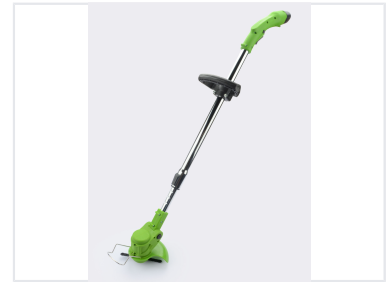

Cordless Electric Grass Trimmer Edger

This cordless electric grass trimmer edger is designed for trimming grass and edging lawns with ease. It features a lightweight design, adjustable handle, and rotating head for versatile use.

Product Overview

Cordless Electric Grass Trimmer Edger

This cordless electric grass trimmer and edger offers a versatile solution for maintaining tidy lawns and gardens. Designed with user convenience in mind, it features an extendable aluminum rod and a 90-degree adjustable head for multi-angle cutting. The cordless, battery-powered operation provides freedom of movement, while the integrated safety shield and robust triangular steel blade ensure efficient and secure performance.

Design & Ergonomics

Cutting Angle	90 degrees
Construction Material	Aluminum rod
Ergonomic Features	Extendable rod, Adjustable handle, Lightweight design

Performance

Cutting Components

- Triangular steel blade
- Sharp cutting head