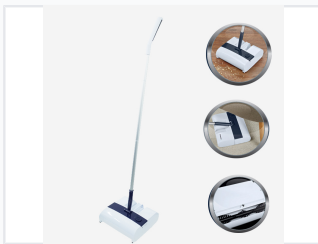

ADDITIONAL IMAGES

Product Overview

Efficient Cordless Cleaning

This cordless electric floor sweeper is designed for quick, efficient cleaning across various floor surfaces. Featuring a lightweight, maneuverable design with a 180-degree swivel joint, it easily reaches under furniture and into tight spaces. The detachable metal shaft and ergonomic handle ensure comfortable operation and convenient storage.

Technical Specifications

Battery Capacity	1800 mAh
Battery Voltage	3.7 V
Max Runtime	50 mins
Charging Time	3 hours
Dustbin Capacity	700 ml

Design & Ergonomics

Shaft Length	110 cm
Rotating Brush Width	230 mm
Swivel Joint	180 degrees