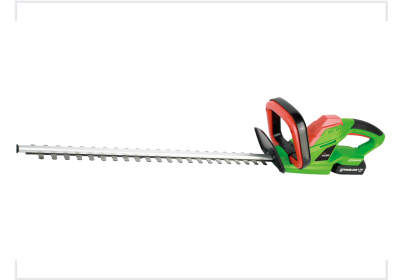

Cordless Dual-Action Blade Hedge Trimmer

This cordless hedge trimmer provides a convenient solution for maintaining hedges and shrubs. Its dual-action blade ensures efficient and precise cutting.

Product Overview

Cordless Hedge Trimmer

This cordless dual-action hedge trimmer offers a powerful and convenient solution for maintaining hedges and shrubs. Equipped with a dual-action blade, it ensures efficient and precise cutting performance while providing freedom of movement without the constraints of cords. The ergonomic design and lightweight construction enhance user comfort, making it an ideal tool for garden maintenance.

Performance & Power

Voltage	18 V
Battery Capacity	1300 mAh
No Load Speed	1100 SPM
Motor	560# motor
Charging Time	3-5 hours

Cutting Capabilities

Cutting Capacity

510 mm

Max Cutting Length

15 mm

Max Cutting Diameter