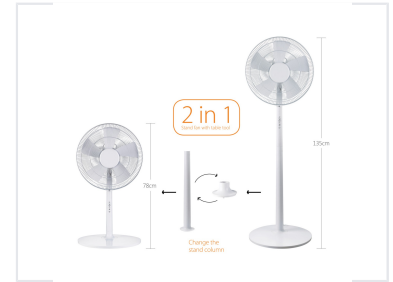

Convertible 2-in-1 Electric Fan

This versatile fan easily converts from a stand fan to a table fan by changing the stand column. It features adjustable height and oscillation for customized comfort.

ADDITIONAL IMAGES

Product Overview

Versatile Cooling Solution

This convertible 2-in-1 electric fan offers a flexible design that easily transitions between a standing fan and a table-top unit. With a robust 55W motor, it provides efficient air circulation suitable for various residential or office environments. The unit features multiple operating modes and adjustable settings to ensure customized comfort for any room layout.

Technical Specifications

Motor Power	55 W
Speed Settings	3
Timer	7 hours
Wind Modes	Normal, Natural, Sleep

Dimensions & Design

Adjustable Height

78 cm Table Fan Height	135 cm Stand Fan Height
----------------------------------	-----------------------------------

Form Factor

2-in-1 Convertible • Standing • Tabletop

Features

Control Options

- Remote Control
- Mechanical Control

Automatic Oscillation

Yes