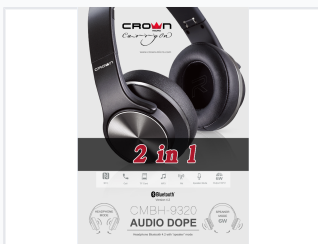

Computer Peripheral Set with Headphones and Cases

This set includes computer mice, keyboards, headphones, and computer cases. It provides a range of options for enhanced gaming experiences and improved productivity.

ADDITIONAL IMAGES

Overview

Comprehensive Computing Solutions

This versatile computer peripheral set offers a complete solution for desktop and mobile computing needs. The collection includes high-performance input devices, a unique 2-in-1 audio system, and a variety of chassis options for system builds. Designed for both productivity and entertainment, these components provide reliable performance for professional and personal use.

Peripherals

Input Device Types

Wireless Mouse, Gaming Mouse, Wired Mouse, Gaming Keyboard, Standard Keyboard, Keyboard and Mouse Combo

Audio System

Key Features

- 2-in-1 Headphone and Speaker functionality
- Bluetooth Version 4.2
- NFC Quick Pairing
- TF Card Support
- MP3 Playback
- Built-in FM Radio
- Integrated Microphone for calls