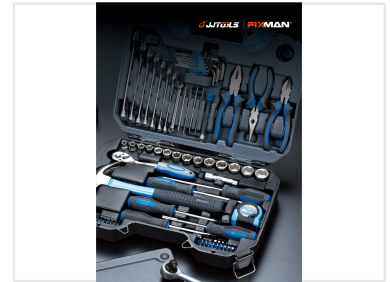

# Comprehensive Hand Tool Set with Carrying Case

This comprehensive hand tool set is designed for a variety of tasks. It includes essential tools such as wrenches, screwdrivers, pliers, sockets, a hammer, and a measuring tape, all organized in a durable carrying case for easy storage and portability.

### Professional Versatility

This comprehensive hand tool set is engineered to handle a wide range of maintenance, repair, and assembly tasks. Housed in a durable, organized carrying case, it ensures portability and easy access to essential tools. Designed for both demanding DIY projects and professional field use, this kit provides a reliable solution for everyday mechanical and construction needs.