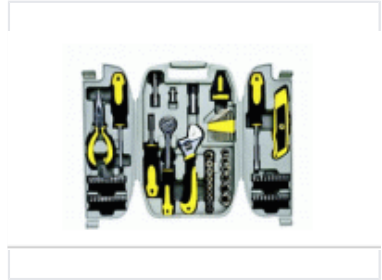

Comprehensive Hand Tool Set with Carrying Case

This comprehensive hand tool set is designed for a variety of tasks. It includes essential tools such as pliers, screwdrivers, sockets, and wrenches, all organized in a durable carrying case.

Overview

Professional Versatility

This comprehensive hand tool set is engineered to handle a wide range of maintenance and repair tasks. Designed for both professional technicians and demanding DIY enthusiasts, the kit includes a diverse selection of pliers, screwdrivers, sockets, and wrenches. All components are neatly organized within a durable carrying case, ensuring efficiency and portability on the job site.

Kit Contents

Included Tool Categories	Pliers, Screwdrivers, Sockets, Wrenches
Storage Solution	Durable Carrying Case

Applications

Primary Applications

- Home repairs
- DIY projects
- Professional maintenance