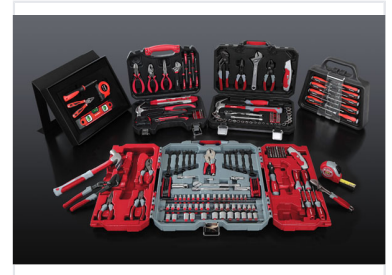

Comprehensive Hand Tool Set

This comprehensive tool set includes a wide array of essential hand tools for various tasks. The tools are organized in a durable, portable case for easy storage and transport.

Product Overview

Professional-Grade Versatility

This comprehensive hand tool set provides a vast array of essential instruments designed for versatility across various professional and DIY tasks. The collection includes high-quality pliers, screwdrivers, wrenches, hammers, and precise measuring tools, along with a diverse selection of sockets and bits. Each tool is housed within a durable, portable case, ensuring superior organization, protection, and ease of transport for mobile technicians or organized workshop storage.

Key Features

Storage & Portability

Durable Case • Portable • Organized

Included Tool Types

Pliers, Screwdrivers, Wrenches, Hammers, Measuring Tools, Sockets, Bits

Usage

Ideal Applications

- Professional maintenance
- Home repair projects
- DIY assembly and construction