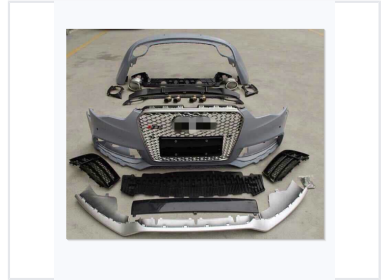

Complete Body Kit for 2013-2015 Audi RS5

This body kit is designed for direct replacement on Audi RS5 models produced from 2013 to 2015. It includes a front bumper, grille, side skirts, rear bumper components, and trim pieces for aesthetic enhancement.

Product Overview

Upgrade Your Vehicle Aesthetics

This complete body kit is specifically engineered to fit vehicle models manufactured between 2013 and 2015. Crafted from durable PP (polypropylene) automotive plastic, this kit provides a comprehensive solution for aesthetic enhancement and exterior restoration. The components are designed for a precise fit, offering a professional-grade upgrade for your vehicle's front and rear profile.

Compatibility & Material

Compatible Model Years	2013-2015
Material	PP (Polypropylene)
Manufacturing Origin	Xuancheng City, Anhui Province

Kit Contents

Included Components

- Front bumper assembly
- Grille
- Side skirts
- Rear bumper components
- Associated trim pieces