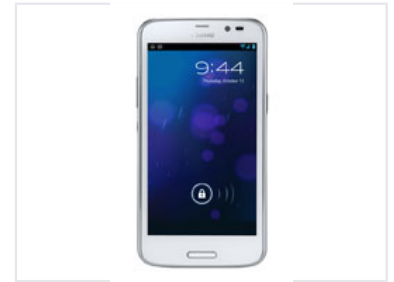

Compact White Casing Smartphone

This electronics information product features a smartphone design with a user-friendly interface. The phone has a white casing with silver accents and includes a front-facing camera.

Product Overview

Compact Smartphone Design

This compact smartphone features a clean white casing accented with elegant silver detailing. Designed for ease of use, it offers a straightforward interface with essential connectivity indicators. Its streamlined form factor makes it a practical choice for users seeking a reliable and aesthetically pleasing mobile device.

Design & Build

Casing Color	White
Accent Finish	Silver
Form Factor	Compact

Display & Interface

Interface Features	Lock Screen, Time Display, Date Display, Signal Strength Indicator
--------------------	--