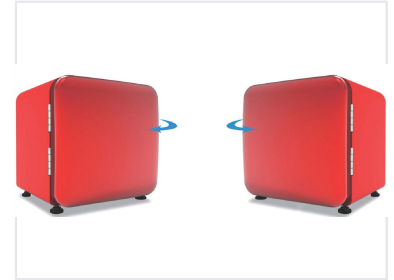

Compact Tabletop Refrigerator with Customizable Door

This is a compact refrigerator designed for tabletop use, offering convenience in a small package. It features a customizable door panel and is ideal for personal spaces.

Product Overview

Compact Cooling Solution

This versatile tabletop refrigerator offers a sleek and space-saving design perfect for offices, dorms, and personal use. Available in multiple capacities and a vibrant color palette, it seamlessly integrates into any interior aesthetic. Engineered for convenience, the unit features a reversible door and optional enhancements like an interior LED lamp and external handle to suit specific user needs.

Technical Specifications

Color Selection

- White
- Black
- Green
- Blue
- Red

Available Capacities	50L, 70L, 90L
----------------------	---------------

Design & Features

Optional Enhancements

Outside Handle • Interior LED Lamp