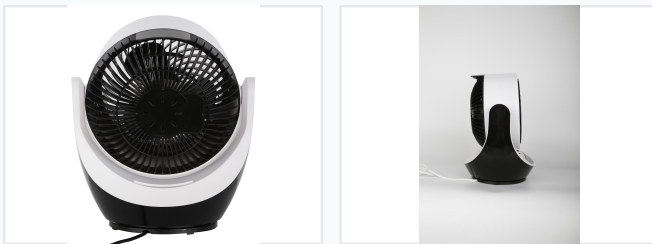

Compact Tabletop Fan

This compact fan is designed for tabletop placement. It provides personal cooling through multiple speed settings and optional oscillation.

ADDITIONAL IMAGES

Product Overview

Compact Air Circulation Performance

This compact tabletop air circulating fan is designed for versatile use in bedrooms, offices, and living rooms. It combines high-grade ABS construction with a powerful 45W motor to ensure effective airflow and energy-efficient cooling. With multiple speed settings, oscillation capabilities, and a 7.5-hour timer, it provides personalized comfort while maintaining low noise levels for undisturbed sleep.

Technical Specifications

Fan Speeds

- 1300
- 1800
- 2500

Rated Power	45 W
Fan Blade Diameter	200 mm
Maximum Air Speed	5.2 m/s

Dimensions and Weight

Weight

2.5 kg

Net Weight

- 7.5-hour timer
- Wide angle oscillation
- Bow and upward oscillation
- Silent operation
- Portable handle
- Durable ABS construction