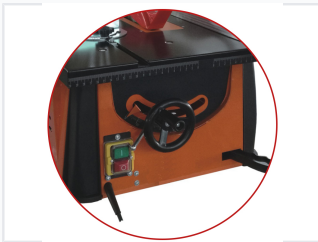

Compact Table Saw with Adjustable Fence

This compact table saw is designed for precise and efficient cutting. It features an adjustable fence and miter gauge for accurate measurements and versatile cutting options.

ADDITIONAL IMAGES

Product Overview

Compact Performance Table Saw

Designed for professionals needing efficiency in limited workspaces, this compact table saw delivers robust performance with a 1500W induction motor. It combines portability with high-precision features, including an integrated adjustable fence and a clear measurement scale for accurate cuts. The included dust collection system ensures a clean working environment, making it an ideal choice for site-based projects or workshops.

Technical Specifications

Rated Power

1500 W

Power Output

Measurement Scale Range

- 9
- 10
- 11
- 12
- 13
- 14
- 15
- 16
- 17
- 18
- 19
- 20

Key Features

Induction Motor, Portable Design, Adjustable Fence, Integrated Dust Collection, Miter Gauge