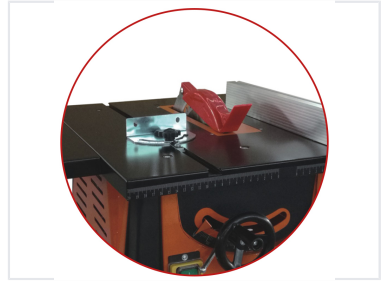

Compact Table Saw with Adjustable Fence

This compact table saw is designed for precise and efficient cutting. It features an adjustable fence and miter gauge for accurate measurements and versatile cutting options.

ADDITIONAL IMAGES

Product Overview

Compact Performance Table Saw

Designed for professionals needing efficiency in limited workspaces, this compact table saw delivers robust performance with a 1500W induction motor. It combines portability with high-precision features, including an integrated adjustable fence and a clear measurement scale for accurate cuts. The included dust collection system ensures a clean working environment, making it an ideal choice for site-based projects or workshops.

Technical Specifications

Rated Power

1500 W

Power Output

Measurement Scale Range

- 9
- 10
- 11
- 12
- 13
- 14
- 15
- 16
- 17
- 18
- 19
- 20

Key Features

Induction Motor, Portable Design, Adjustable Fence, Integrated Dust Collection, Miter Gauge