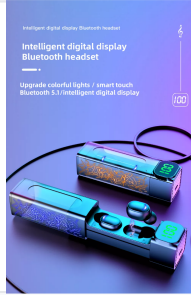

Technical Specifications

Performance Metrics

5.1 version

Bluetooth Version

15 meters

Transmission Range

3.7 V

Standard Voltage

Supported Protocols

- HFP
- A2DP
- HSP
- AVRCP

Audio Technology

9D Stereo Sound, Super Bass, Hi-Fi Audio, HD Noise Reduction