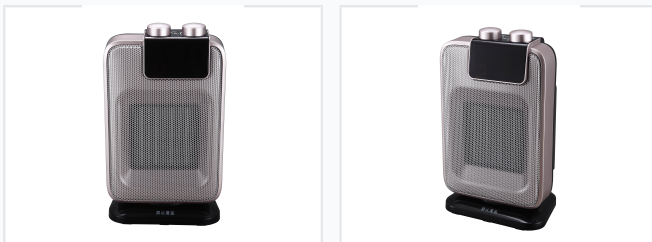

Compact Personal PTC Heater

This compact PTC heater is designed for personal or small space heating. It features a metallic grille for safety and even heat distribution, and dual control knobs for adjusting heat settings and oscillation.

ADDITIONAL IMAGES

Product Overview

Efficient Personal Heating Solution

This compact PTC ceramic heater is engineered for reliable and safe personal space heating in offices or small rooms. It features versatile operation modes including two heating levels and a dedicated fan-only setting for air circulation. Built with advanced safety features like V0 fire-resistant materials and thermal fuse protection, it ensures a worry-free experience for daily use.

Features

Convenience Features

- Automatic left/right oscillation
- Manual control knobs
- Activated carbon dust filter
- Side inlet design

Safety Features

Tip-over switch, Thermal fuse, V0 Fire-resistant material, Thermostat control