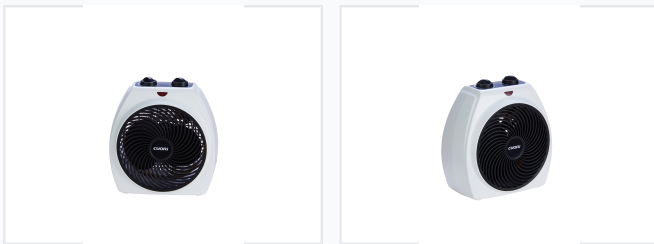

# Compact Personal Fan Heater with Overheat Protection

This compact fan heater features multiple power settings and a tip-over switch for safety. It provides personal space heating with an adjustable thermostat and overheat protection.

## ADDITIONAL IMAGES

### Compact Personal Heating Solution

This compact fan heater is designed to provide rapid, efficient warmth for personal workspaces, home offices, and small rooms. Featuring a versatile design, it offers multiple power settings and adjustable controls to ensure optimal comfort. Built with essential safety features like overheat protection and a tip-over switch, it provides a reliable and secure heating solution for daily use.

### Power Settings

- Fan Only
- 1000W
- 2000W

Maximum Power Output	2000 W
----------------------	--------