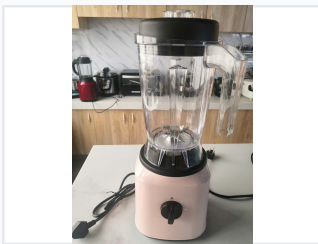

# Compact Personal Blender

This compact blender is designed for personal use. It features stainless steel blades and a durable plastic jug with measurement markings, ideal for smoothies and shakes.

## ADDITIONAL IMAGES

### Compact Personal Blender

Designed for efficient home use, this compact personal blender is perfect for creating smoothies, shakes, and small-batch beverages. It features a robust 800W full copper motor paired with a durable 2.0L food-grade PP cup, ensuring reliable performance for daily tasks. With international safety certifications including CE and CB, this model has been successfully exported to over 30 countries.

### Motor Power

**800 W**

Power Output

Motor Type	Full Copper Motor (No 7630)
Cup Capacity	2 L
Material	Food Grade PP