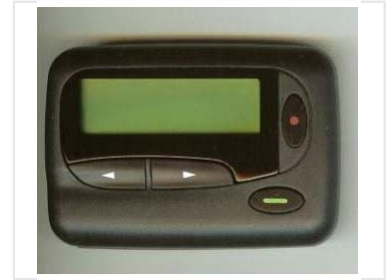

Compact Messaging Pager

Interphone & Pager. This device is designed for one-way messaging and alerting.

Product Overview

Professional Communication Solution

The Compact Messaging Pager is a specialized electronic communication device engineered for critical notification environments. Featuring a clear rectangular display and intuitive navigation controls, it ensures reliable one-way messaging for professional teams. Its compact design makes it an ideal tool for staff requiring instant alerts and efficient communication in fast-paced operational settings.

Device Specifications

Interface Features

- Rectangular display screen
- Navigation arrow buttons (Left/Right)
- Dedicated function buttons