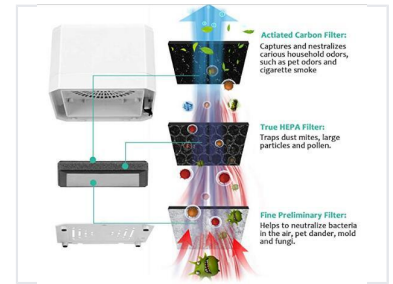

Compact HEPA Air Purifier for Personal Use

This compact air purifier features a HEPA filter that removes up to 98% of airborne particles like dust, pollen, and pet dander. Designed for small spaces, it operates quietly and includes adjustable fan speeds and timer settings.

ADDITIONAL IMAGES

Overview

Compact Personal Air Purification

This compact air purifier is designed for personal use in bedrooms, offices, cars, and small living spaces. It features a robust 3-stage filtration system including a Pre-filter, True HEPA filter, and Activated Carbon filter to effectively remove dust, pollen, pet dander, and household odors. With a modern design, touch controls, and anion generation, it provides a convenient and effective solution for improving indoor air quality.

Technical Specs

Noise Level	50 dB
Suitable Area	11 - 20 m²
Rated Power Frequency	50 Hz

Features

Filtration System

- Pre-filter
- True HEPA H11 Filter
- Activated Carbon Filter

Control Interface

Acrylic Touch Button • Filter Replacement Indicator