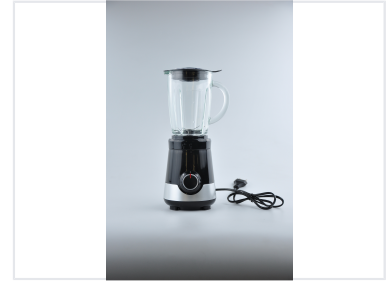

Compact Glass Jar Nutri Blender

This compact nutri blender is designed for creating smoothies and shakes. It features a durable motor base with variable speed settings and a transparent glass blending jar.

ADDITIONAL IMAGES

Product Overview

Professional Performance in a Compact Design

This high-performance nutri blender combines a powerful 1400W AC motor with versatile blending capabilities, making it ideal for smoothies, shakes, and nutritious drinks. It features a durable high-boron glass jar for large batches and a convenient BPA-free Tritan travel bottle for on-the-go use. With variable speed settings and automatic modes, this blender offers both professional-grade power and user-friendly operation.

Design & Components

Main Jar Capacity

1750 ML

Jar Material

High Boron Glass

Blade System

Stainless Steel Cross Blade

Features & Usability

Included Accessories

- 1750ML High Boron Glass Jar
- 600ML Tritan Travel Bottle with Drink Lid

Safety & Compliance

BPA Free, Automatic Safety Procedure

Control Settings

Variable speed with 3 automatic mode selections