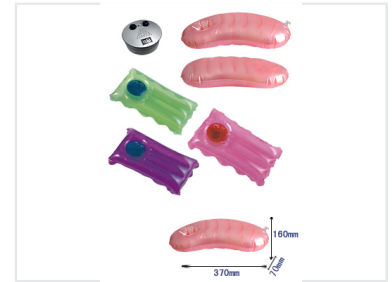

Compact FM Scan Radio with Speaker

This compact FM scan radio features a built-in speaker. It has high sensitivity and a frequency range of 88-108MHz.

Product Overview

Compact FM Scan Radio

This compact FM scan radio features a cute, portable design with a built-in speaker, making it an ideal choice for promotional gifts or personal use. It offers high sensitivity across the 88-108MHz frequency range, ensuring clear reception. The device is powered by two AA batteries and is available in various shell colors to suit your branding needs.