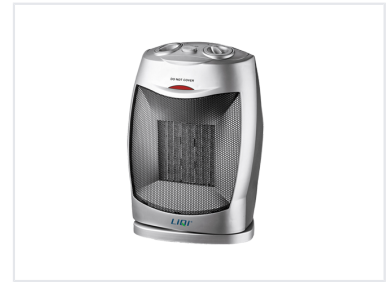

# Compact Ceramic Space Heater with Adjustable Thermostat

This ceramic space heater offers two heat settings, 750W and 1500W, along with a normal fan mode. It is equipped with a PTC heating element, safety tip-over switch, thermal cut-off protection, and a mechanical thermostat.

### Efficient Heating Solution

This compact ceramic space heater utilizes advanced PTC heating technology to provide rapid, reliable warmth for personal spaces. Designed with versatility in mind, it features adjustable thermostat controls, multiple heat settings, and a dedicated fan-only mode for year-round comfort. Built with safety as a priority, the unit includes essential overheat protection and a tip-over switch, making it an ideal choice for offices, bedrooms, and small living areas.

### Design Highlights

Compact Design • Integrated Carry Handle