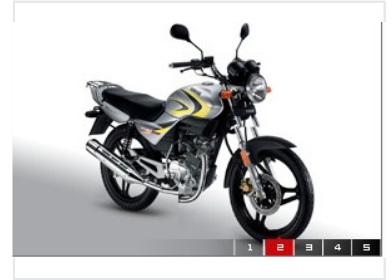

Commuter Motorcycle with Chrome Exhaust

This is a silver and black motorcycle designed for street use. It features a round headlight, standard handlebars, a step-up seat, a chrome exhaust system and black alloy wheels.

Product Overview

Reliable Commuter Performance

This versatile commuter motorcycle is designed for daily reliability and comfort. Featuring a classic aesthetic with a silver and black finish, it combines practical ergonomics like a step-up seat and standard handlebars with modern touches like black alloy wheels. The prominent chrome exhaust system adds a refined visual appeal to this efficient urban transport solution.

Design & Aesthetics

Exhaust Finish

Chrome

Color Scheme

Silver, Black

Technical Features

Wheel Type

Black Alloy Wheels

Headlight Style

Round

Seating

Step-up seat