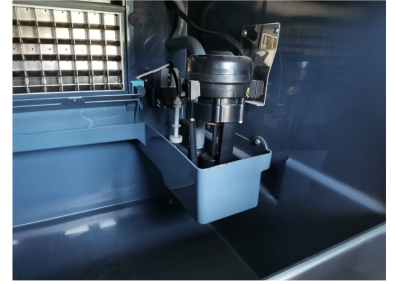

## Commercial Ice Maker Machine

This commercial ice maker machine features a large size design for high production capacity. It is equipped with an automatic ice-making system for automated operation and a large condenser to increase the machine's heat dissipation performance.